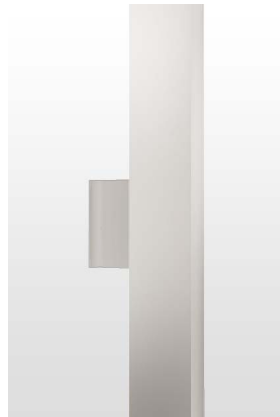

DOUBLE INDENT HANDLE WITH KEY LOCK II (FLUSH)

Available Option(s): Double-sided
Size(s): One size available
Finish(es): Brushed Silver
Frame Compatibility:
 2-1/2"*, 3"
Assembly Condition:
 Comes pre-installed on panel.
Material: Stainless Steel

SLIDE BOLT (FLUSH)

Available Option(s): Single-sided
Size(s): One size available
Finish(es): Silver, Dark Bronze
Frame Compatibility:
 1-1/2", 3"
Assembly Condition:
 Comes pre-installed on panel.
Material: Aluminum

FLUSH HANDLE (for Framed Panels)

Available Option(s):
 Single-sided, Double-sided
Size(s): One size available
Finish(es): Brushed Silver
Frame Compatibility:
 1-1/2", 2-1/2"*, 3"
Assembly Condition:
 Comes pre-installed on panel.
Material: Aluminum

SINGLE INDENT HANDLE II (FLUSH)

Available Option(s):
 Single-sided, Double-sided
Size(s): One size available
Finish(es): Brushed Silver
Frame Application: 2-1/2"* , 3"
Assembly Condition:
 Comes pre-installed on panel.
Material: Stainless Steel