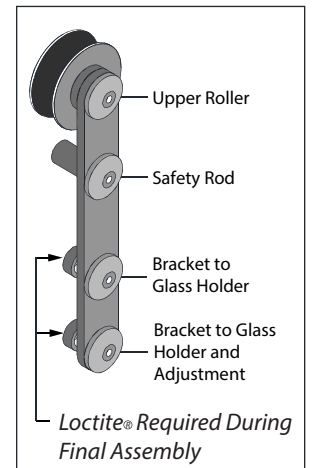

(2) End Cap
(4) Door Stop

(1) Upper Tube
10-24 Nutsert*
Mounting Bracket Shim*
Mounting Bracket*

* Nutsert, Mounting Bracket and Shim quantities based on tube length with maximum 24" spacing; 16" maximum spacing for systems over 8ft high. **Must be secured to continuous 4x8 wood support at minimum (see structural requirements section for more information).**

(4) Frameless Barn Door Wheel Assembly

(Wheel assemblies are shipped assembled.)

10mm Glass
System does not accommodate other glass thicknesses.
Available in Clear and Frosted.

(2) Double Designer Handle
Various handles available in various finishes.

(2) Bottom Guide
Wall Mount Saddle Bracket (not shown) also included.
Available in Brushed Silver