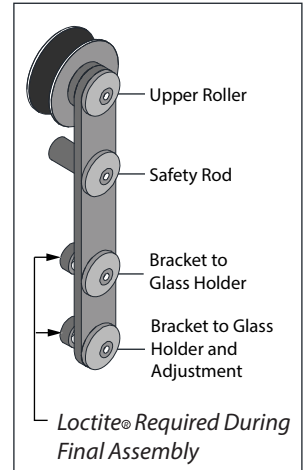

10-24 Nutsert*

Mounting Bracket Shim*

Mounting Bracket*

(1) Upper Tube

* Nutsert, Mounting Bracket, and Shim quantities based on tube length with maximum 24" spacing; 16" maximum spacing for systems over 8ft high. **Must be secured to continuous 4x8 wood support at minimum (see structural requirements section for more information).**

(2) End Cap

(2) Door Stop

(2) Frameless Barn Door Wheel Assembly

(Wheel assemblies are shipped assembled.)

10mm Glass

System does not accommodate other glass thicknesses. Available in Clear and Frosted.

(1) Double Designer Handle

Various handles and finishes available.

(1) Bottom Guide

Optional Wall Mount Guide (not shown) also included. Available in Brushed Silver