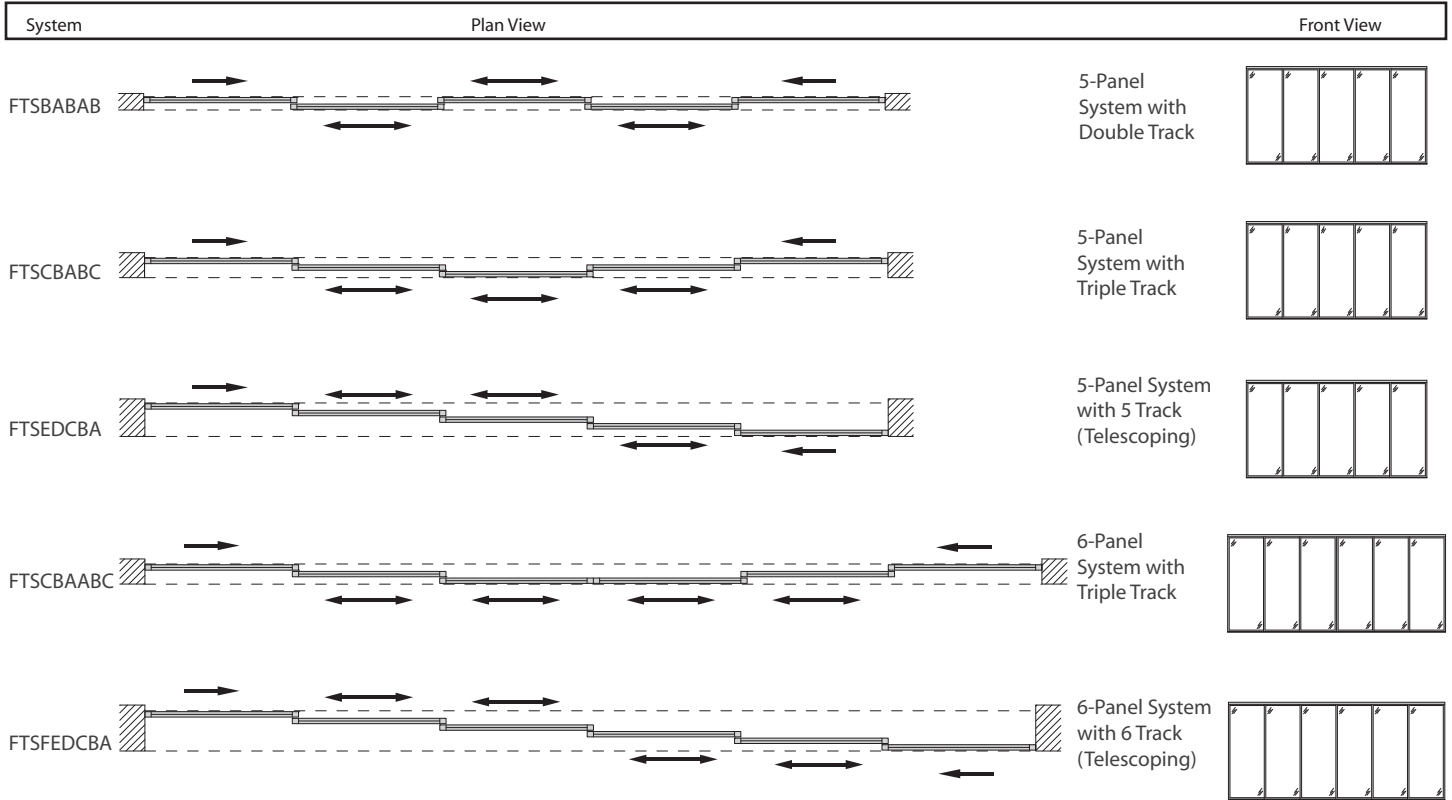

Door Configurations:

3D View of System

Actual Glass and Frame may vary from rendering.

Utilizing Standard Size Panels (In-Stock)

5-Panel Flexible Track System

System*	Opening Widths*
FTSBABAB	117-3/4" 147-3/4" 177-3/4" 197-3/4"
FTSCBABC	117-3/4" 147-3/4" 177-3/4" 197-3/4"
FTSEDCBA	117-3/4" 147-3/4" 177-3/4" 197-3/4"

6-Panel Flexible Track System

System*	Opening Widths*
FTSCBAABC	142-1/2" 178-1/2" 214-1/2" 238-1/2"
FTSFEDCBA	141" 177" 213" 237"

* Opening widths listed are from finished wall to finished wall.

Bypassing FTS:

The Flexible Track System (FTS) Room Dividers and Closet doors are our most dynamic door systems capable of accommodating almost any need. Mounted to a header (top mount) or the wall (surface mount,) the system comes in a variety of finishes and panel designs. From room dividers and closets doors to office partitions and work stations, the FTS has countless configurations for any interior environment.

FTS Panels require no more than 3lbs of push pressure to slide.