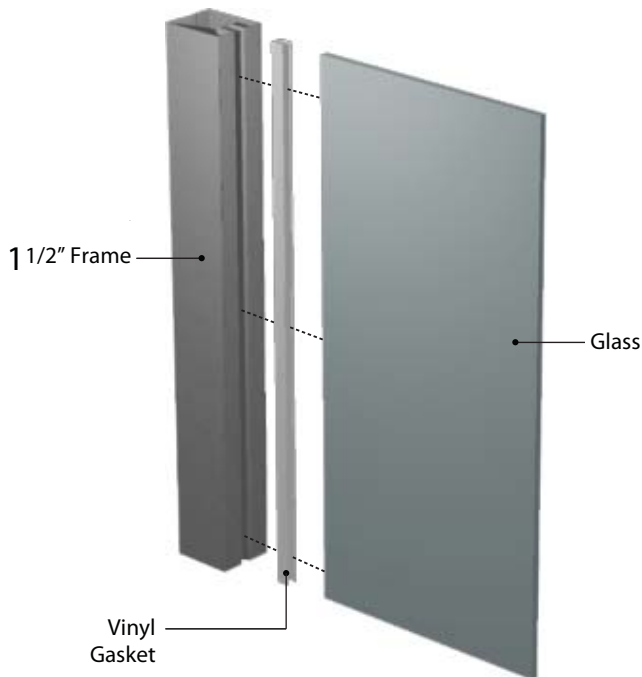

**1-1/2" Stile with NO groove (shown below):**

Section Detail:

**3" Stile (shown below):**

Section Detail:

Exploded Assembly of Detail:

Exploded Assembly of Detail:

**IMPORTANT NOTES:**

- 1-1/2" Stiles and 3" Stiles are exclusive to the Flexible Track System (FTS).
- 1-1/2" Stile(s) option available with a groove to accommodate the sound reduction/dust prevention strip (not shown above.)
- 3" Stile(s) do not accommodate sound reduction/dust prevention strips.

For Suspended System (SS) stiles or 2-1/2" stiles, please see SS Stile Detail sheet.