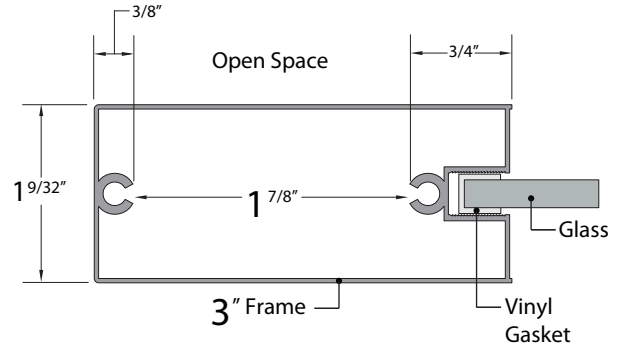

**1-1/2" Stile with NO groove (shown below):**

Section Detail:

**3" Stile (shown below):**

Section Detail:

Exploded Assembly of Detail:

Exploded Assembly of Detail:

**IMPORTANT NOTES:**

- 1-1/2" Stiles and 3" Stiles are exclusive to the Flexible Track System (FTS).
- 1-1/2" Stile(s) option available with a groove to accommodate the sound reduction/dust prevention strip (not shown above.)
- 3" Stile(s) do not accommodate sound reduction/dust prevention strips.

For Suspended System (SS) stiles or 2-1/2" stiles, please see SS Stile Detail sheet.