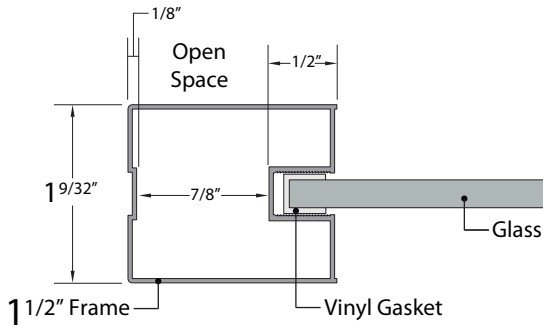

**1-1/2" Stile with NO groove (shown below):**

Section Detail:

**3" Stile (shown below):**

Section Detail:

Exploded Assembly of Detail:

Exploded Assembly of Detail:

**IMPORTANT NOTES:**

- 1-1/2" Stiles and 3" Stiles are exclusive to the Flexible Track System (FTS).
- 1-1/2" Stile(s) option available with a groove to accommodate the sound reduction/dust prevention strip (not shown above.)
- 3" Stile(s) do not accommodate sound reduction/dust prevention strips.

For Suspended System (SS) stiles or 2-1/2" stiles, please see SS Stile Detail sheet.