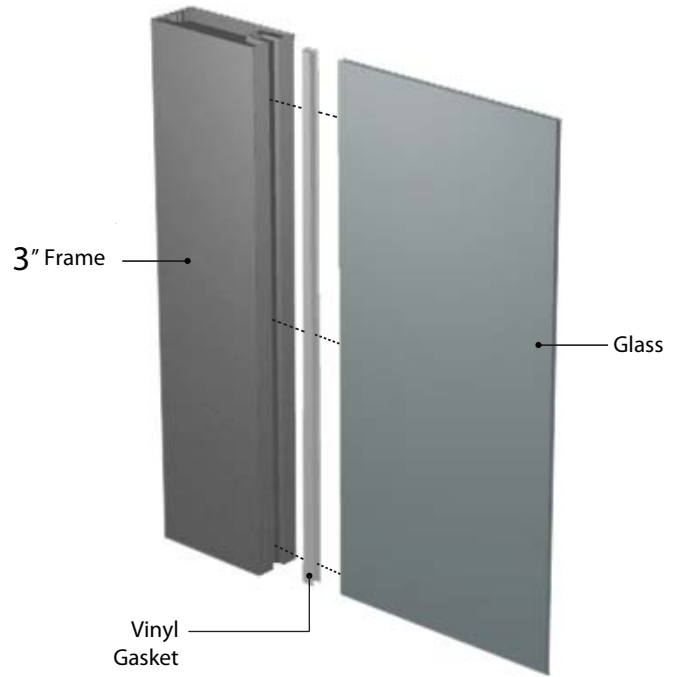

**1-1/2" Stile with NO groove (shown below):**

Section Detail:

**3" Stile (shown below):**

Section Detail:

Exploded Assembly of Detail:

Exploded Assembly of Detail:

**IMPORTANT NOTES:**

- 1-1/2" Stiles and 3" Stiles are exclusive to the Flexible Track System (FTS).
- 1-1/2" Stile(s) option available with a groove to accommodate the sound reduction/dust prevention strip (not shown above.)
- 3" Stile(s) do not accommodate sound reduction/dust prevention strips.

For Suspended System (SS) stiles or 2-1/2" stiles, please see SS Stile Detail sheet.