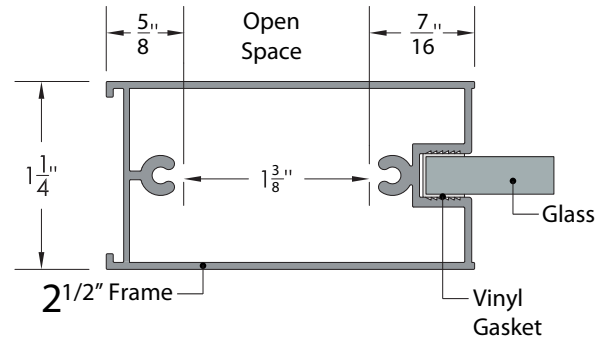

2-1/2" Stile (shown below):

Section Detail:

Exploded Assembly of Detail:

IMPORTANT NOTES:

- 2-1/2" Stiles are specific to the Suspended System (SS).
- 2-1/2" Stiles do not accommodate sound reduction/dust prevention strip options.

For Standard Track System (STS) stiles, 1-1/2" stiles or 3" stiles, please see FTS Stile Detail sheet.