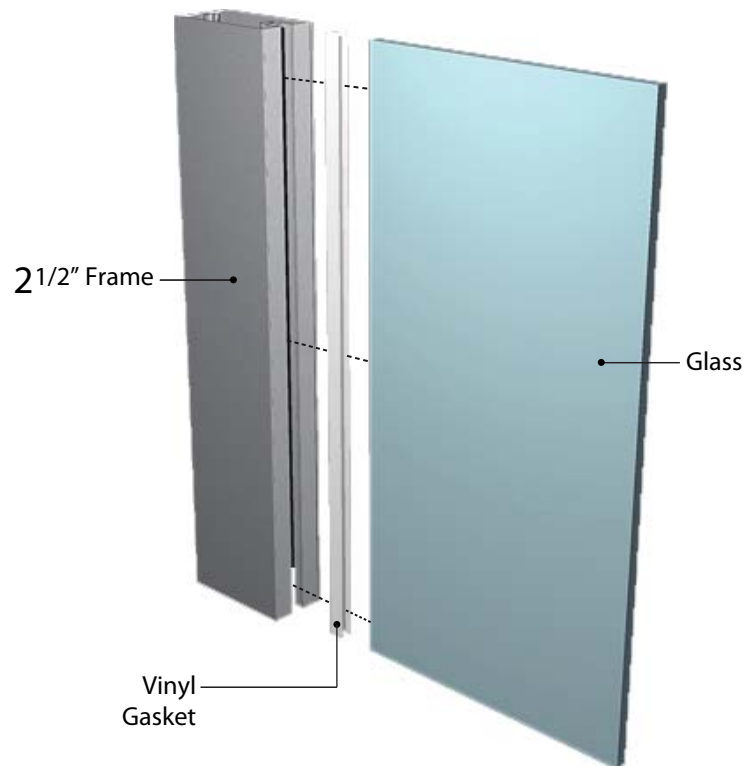

2-1/2" Stile (shown below):

Section Detail:

Exploded Assembly of Detail:

IMPORTANT NOTES:

- 2-1/2" Stiles are specific to the Suspended System (SS).
- 2-1/2" Stiles do not accommodate sound reduction/dust prevention strip options.

For Standard Track System (STS) stiles, 1-1/2" stiles or 3" stiles, please see FTS Stile Detail sheet.