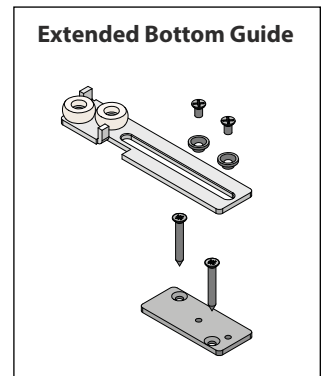

(2) Door Park 1
Available in Brown only

Valance 1
Available in various colors.

(2) Upper Wheel 1
Available in Silver and Black

(2) Suspended Door Panels
Available in various colors.

(1) Pull
Available in Brown or Brushed Silver.

(2) Extended Bottom Wheel Guide
Available in silver.

Shim Plate(s)
Available in silver.

Valance 2
Available in various colors.

Suspended Double Track
Available in Silver and Bronze

(2) Door Park 2
Available in Brown only

(2) Upper Wheel 2
Available in Silver and Black

Important Note:
Pocket structure/cavity is not included/provided.
* Continuous wood header is required, see structural requirements section.