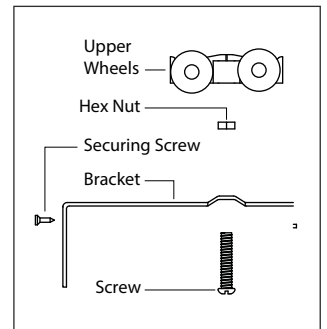

(2) Extended Bottom Wheel Guide
Available in silver.

Shim Plate(s)
Available in silver.

Valance 2
Available in various colors.

Suspended Double Track
Available in Silver and Bronze

(2) Door Park 2
Available in Brown only

(2) Upper Wheel 2
Available in Silver and Black

Important Note:
Pocket structure/cavity is not included/provided.
*** Continuous wood header is required, see structural requirements section.**